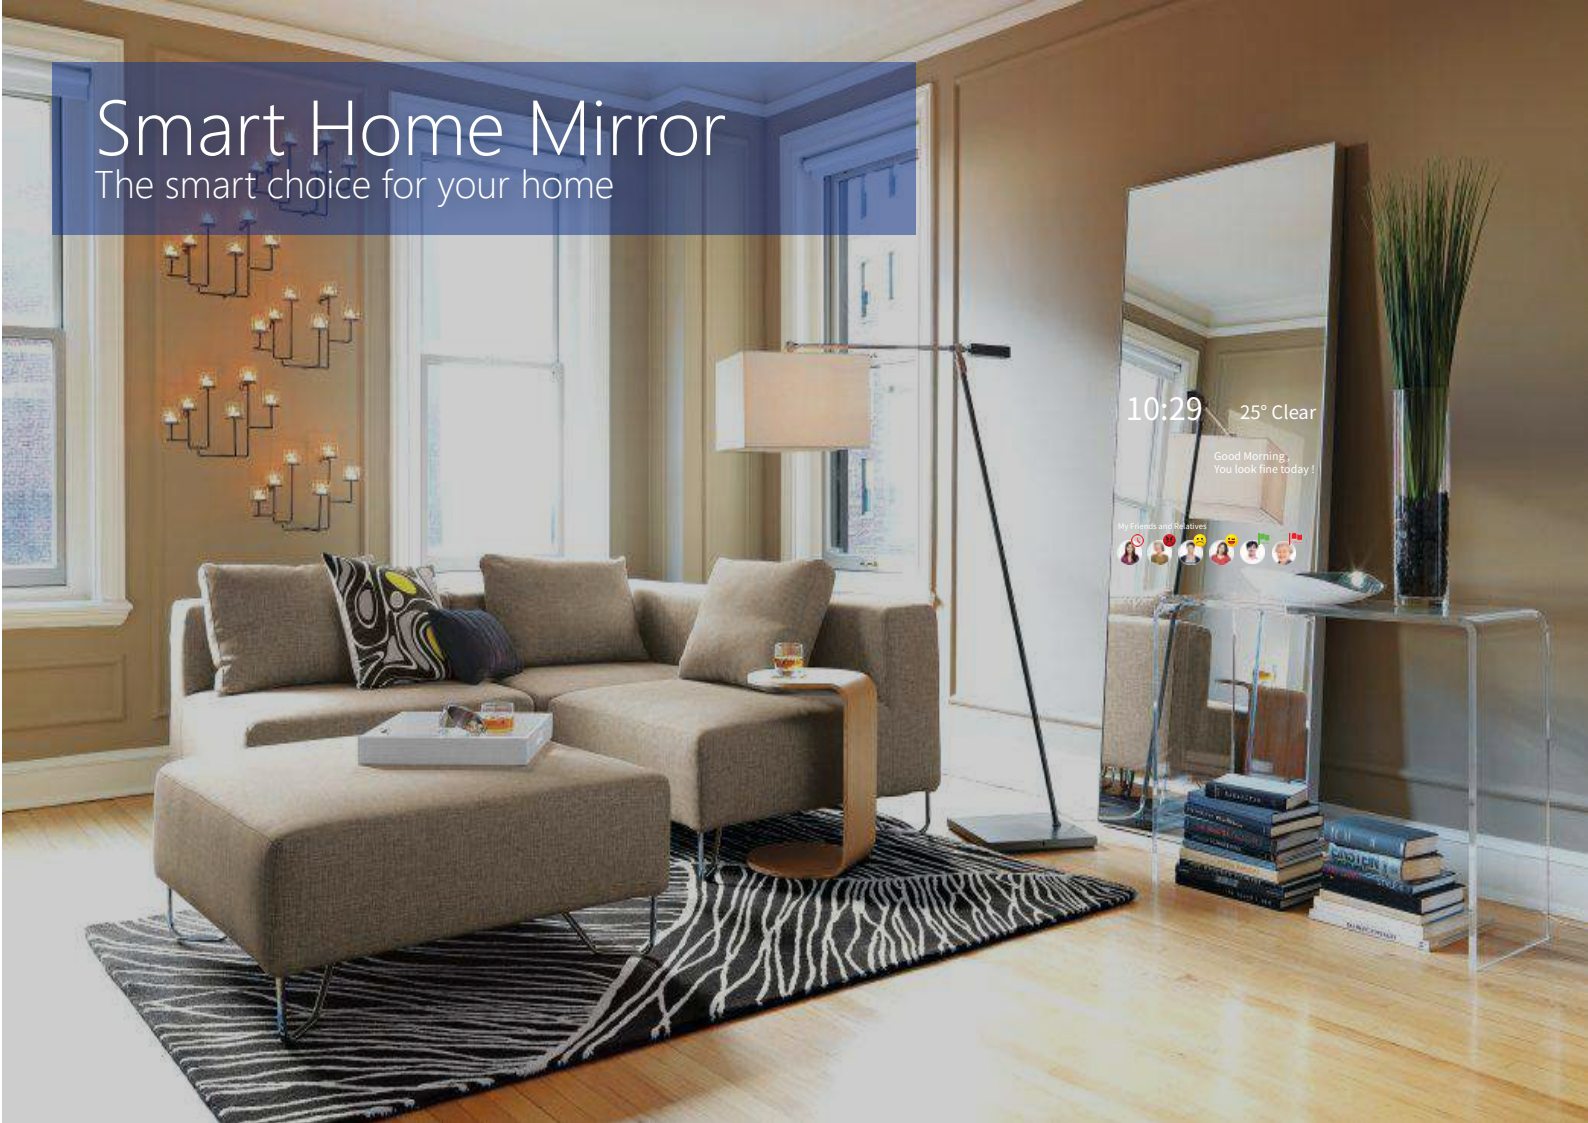

Smart Home Mirror

The smart choice for your home

We Customize for your home

In this example, we propose to split the full height mirror (600mm x 2350mm) into three separate mirrors as shown to the left. The upper and bottom mirrors are normal clear-type mirrors that are bonded to the wall surface using adhesives.

The middle portion is made of the Smart Mirror. A wall-box is to be embedded inside this partition wall and the smart mirror (shown in dark gray) will cover this wall box. A power connection is to be provided by others inside this wall box. This Smart mirror is mounted on the wall box using special fixing accessories that enable the mirror to be removed from the front side for maintenance purpose.

The smart mirror can also connect to optional external ceiling speakers for better sound quality.

Customized Features:

- Home automation control
- Quick control for light on/off in the immediate area
- Video doorphone intercom to Visitor Panel and Caretaker
- Video chat using Skype to friends and family
- Integration to health/wellness monitor devices such as weight scale, thermometer, and blood pressure meter
- Background music
- Booking of clubhouse facility
- General Information display such as weather, news and
- Community notices