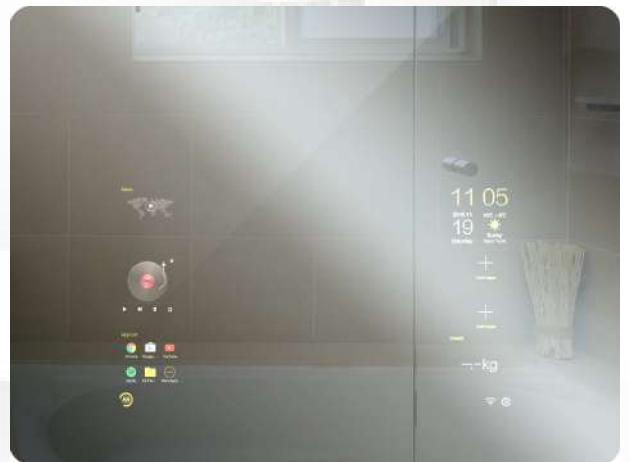

43" Mirror Display

Product Size: 1401(W) x 806 (H) x 60MM(D)

Display : 55 inch (Horizontal)

CPU: RK3399

Resolution: 1920*1080

RAM: 2G

ROM: 8G

Android 7.0

Camera 800W (Optional)