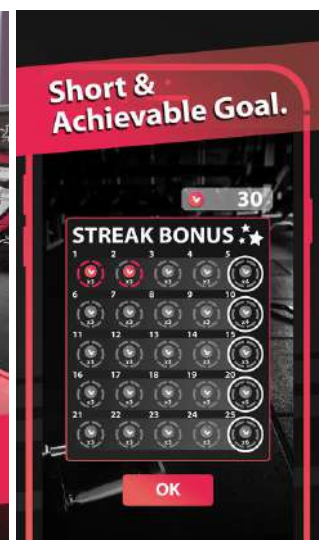

21.5" Magic Fitness Mirror

Installed with "Lympo Squat" Application

Mirror Size: 401(W) x 641(H) x 42.8mm(D)

Mirror Stand (Optional)

Display : 21.5 inch touch screen panel

CPU: RK3399

Resolution: 1920*1080

RAM : 4G

ROM: 16G

Andriod 7.0+

Camera: 1.3 Pixel

Magic Fitness Mirror

Smart Fitness Mirror 23.6"

Professional work out at home

- ✓ Installed with KARA Smart Fitness App
- ✓ Get daily personalized workout with our A.I. lead group classes
- ✓ Extensive workout library covering yoga, HIIT, kickboxing, barre, meditation, and even Wing Chun
- ✓ Using the AR technology to improve your fitness position
- ✓ Workout anytime & anywhere: a variety of no-equipment classes
- ✓ NEW classes every week!